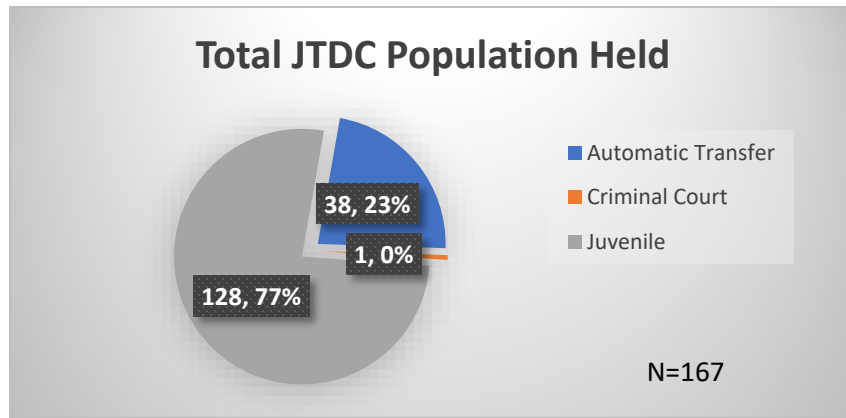

Daily Data Dashboard – December 19, 2022

Demographics for JTDC Population

Monday Morning Midnight Count

Total # of probation Involved youth¹: 1,036

¹ Probation Active: Any youth who is pending sentencing with an active social history, has been formally placed on probation or supervision with Cook County Juvenile Probation on the date of the report.