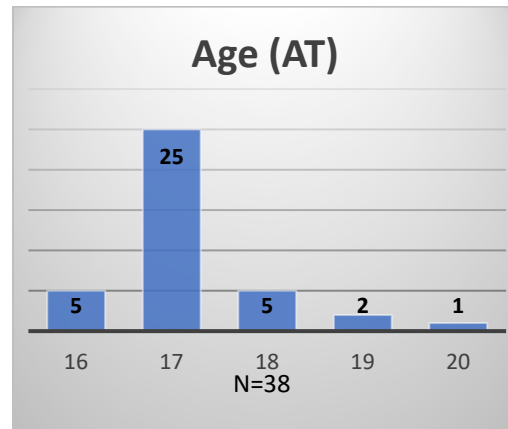

Daily Data Dashboard – December 19, 2022

Demographics for JTDC Population

Monday Morning Midnight Count

Total # of probation Involved youth¹: 1,036

¹ Probation Active: Any youth who is pending sentencing with an active social history, has been formally placed on probation or supervision with Cook County Juvenile Probation on the date of the report.

*Age, Gender and Race for Criminal Court population (N=1) is not represented in this report.

Data sources: cFive Supervisor – Probation Population and RMIS – JTDC Population

Daily Data Dashboard – December 19, 2022
Demographics for JTDC Population
Monday Morning Midnight Count