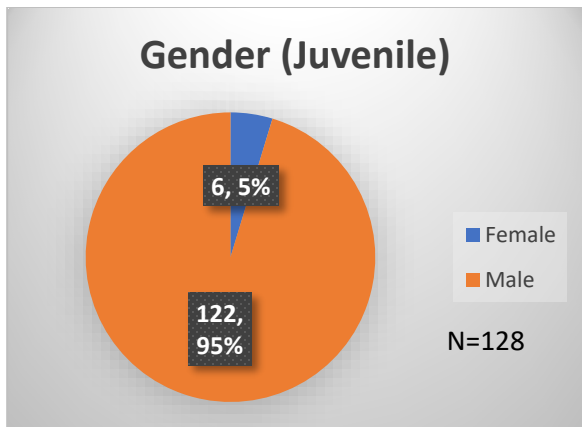

Daily Data Dashboard – December 19, 2022

Demographics for JTDC Population

Monday Morning Midnight Count

Total # of probation Involved youth¹: 1,036

¹ Probation Active: Any youth who is pending sentencing with an active social history, has been formally placed on probation or supervision with Cook County Juvenile Probation on the date of the report.

*Age, Gender and Race for Criminal Court population (N=1) is not represented in this report.

Data sources: cFive Supervisor – Probation Population and RMIS – JTDC Population

Daily Data Dashboard – December 19, 2022
Demographics for JTDC Population
Monday Morning Midnight Count