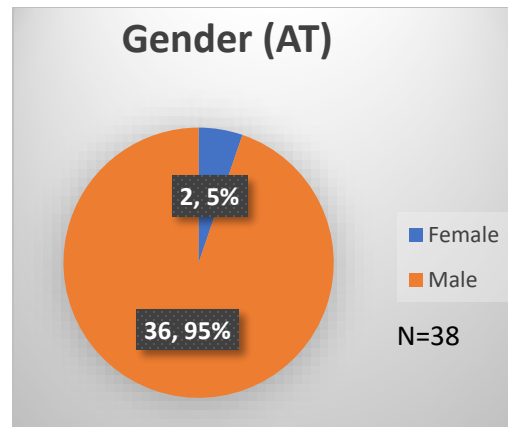

Daily Data Dashboard – December 19, 2022

Demographics for JTDC Population

Monday Morning Midnight Count

Total # of probation Involved youth¹: 1,036

¹ Probation Active: Any youth who is pending sentencing with an active social history, has been formally placed on probation or supervision with Cook County Juvenile Probation on the date of the report.

*Age, Gender and Race for Criminal Court population (N=1) is not represented in this report.

Data sources: cFive Supervisor – Probation Population and RMIS – JTDC Population

Daily Data Dashboard – December 19, 2022
Demographics for JTDC Population
Monday Morning Midnight Count