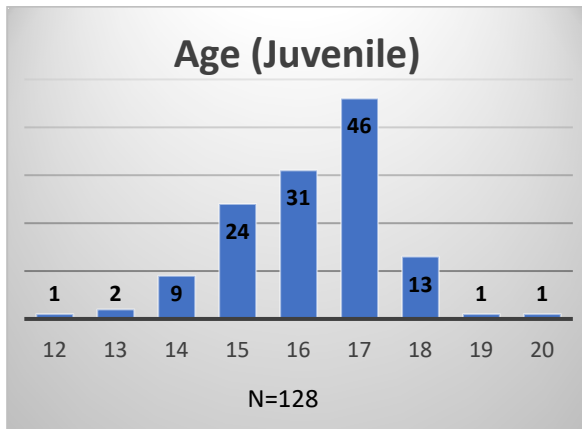

Daily Data Dashboard – December 19, 2022

Demographics for JTDC Population

Monday Morning Midnight Count

Total # of probation Involved youth¹: 1,036

¹ Probation Active: Any youth who is pending sentencing with an active social history, has been formally placed on probation or supervision with Cook County Juvenile Probation on the date of the report.

*Age, Gender and Race for Criminal Court population (N=1) is not represented in this report.

Data sources: cFive Supervisor – Probation Population and RMIS – JTDC Population

Daily Data Dashboard – December 19, 2022
Demographics for JTDC Population
Monday Morning Midnight Count